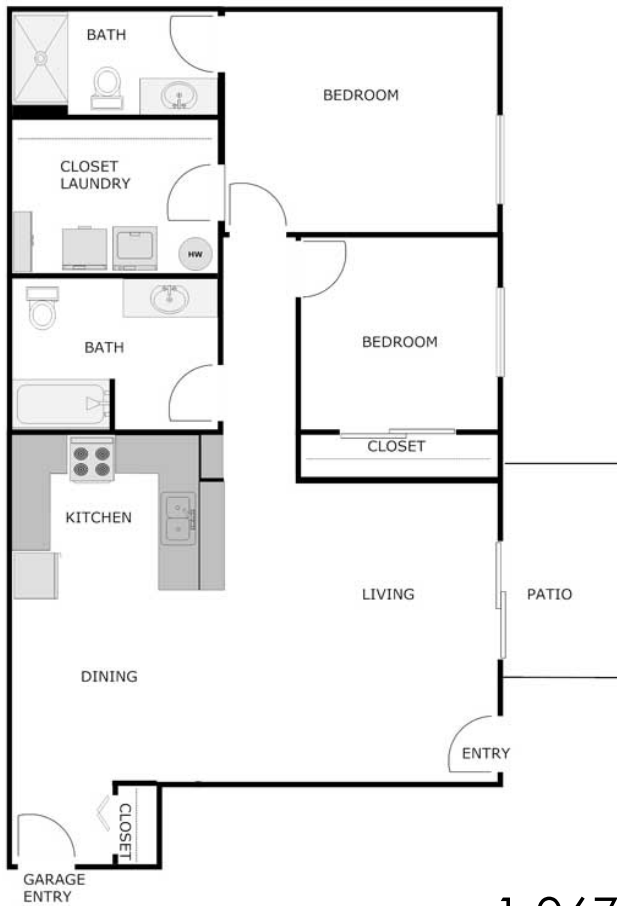

2 Bedroom 2 Bath Apartment Lower

1,067 Sq. Ft.

RENT

DEPOSIT

DATE AVAILABLE

NOTES

Notes section with horizontal lines for writing.

PrairielaKEApartmentLiving.com

relax, enjoy, live!

1350 Great Plains Dr Menasha, WI 54952