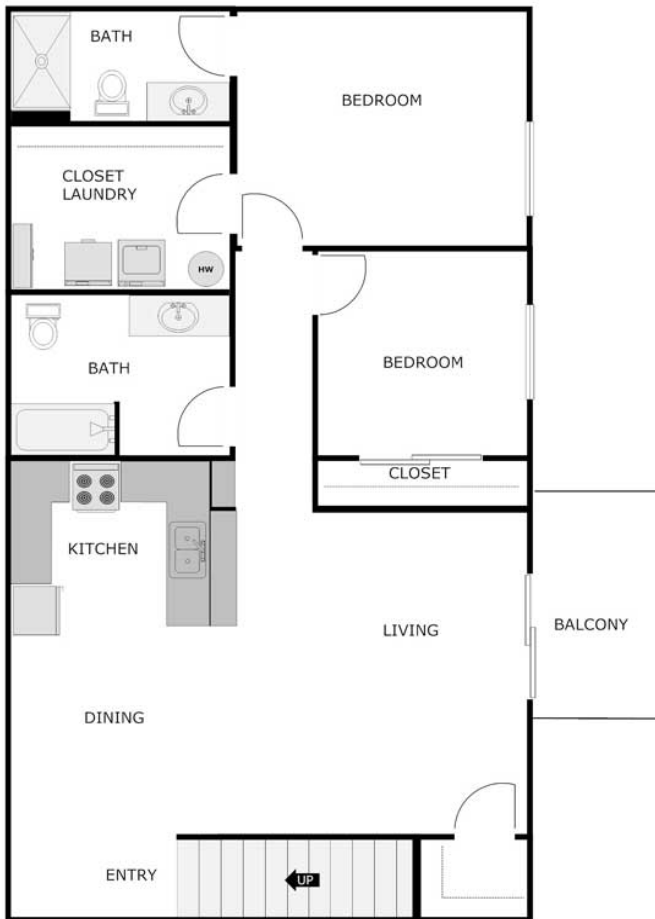

2 Bedroom 2 Bath Apartment Upper

1,144 Sq. Ft.

RENT

DEPOSIT

DATE AVAILABLE

NOTES

Prairielaekapartmentliving.com

relax, enjoy, live!